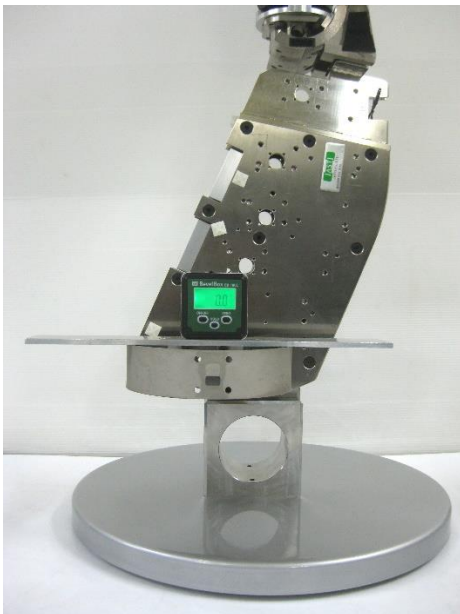

JASTI introduce new service tool for WorldSID50 users.

The **TURN TABLE for WorldSID50 Upper Torso** works.

1. The top table can turn for arranging any position works.
2. To set Upper torso as shown Left Picture.

3. To install inner ribs as parallel to the base plate as shown below.

Flat position works :: Thorax Ribs (Middle & Lower), Abdominal Ribs (Upper, Lower)

Question/Request : info@jasti.co.jp

URL <https://www.jasti.co.jp/product/dummy.html>