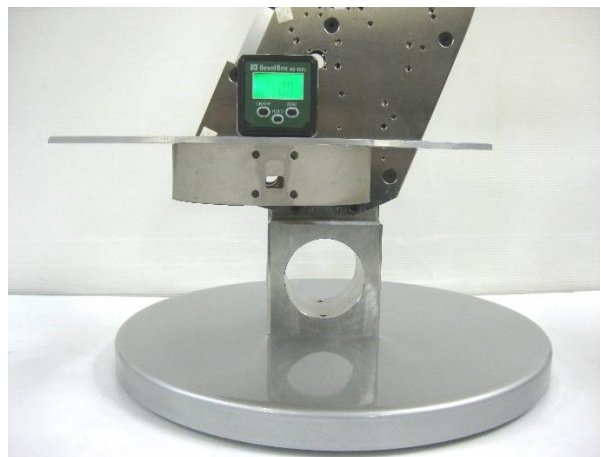

JASTI introduce new service tool for WorldSID50 users.

The **TURN TABLE for WorldSID50 Upper Torso** works.

1. The top table can turn for arranging any position works.
2. To set Upper torso as shown Left Picture.

3. To install inner ribs as parallel to the base plate as shown below.

Flat position works :: Thorax Ribs (Middle & Lower), Abdominal Ribs (Upper, Lower)

Question/Request : info@jasti.co.jp

URL <https://www.jasti.co.jp/product/dummy.html>